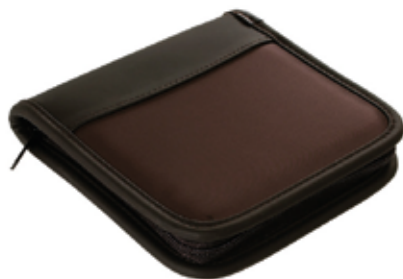

98305

Porta CDs. PU e
microfibra. 12 CDs.

Porta CDs. PU y
microfibra. 12 CDs

160 x 160 x 25 mm

TR

0,68€